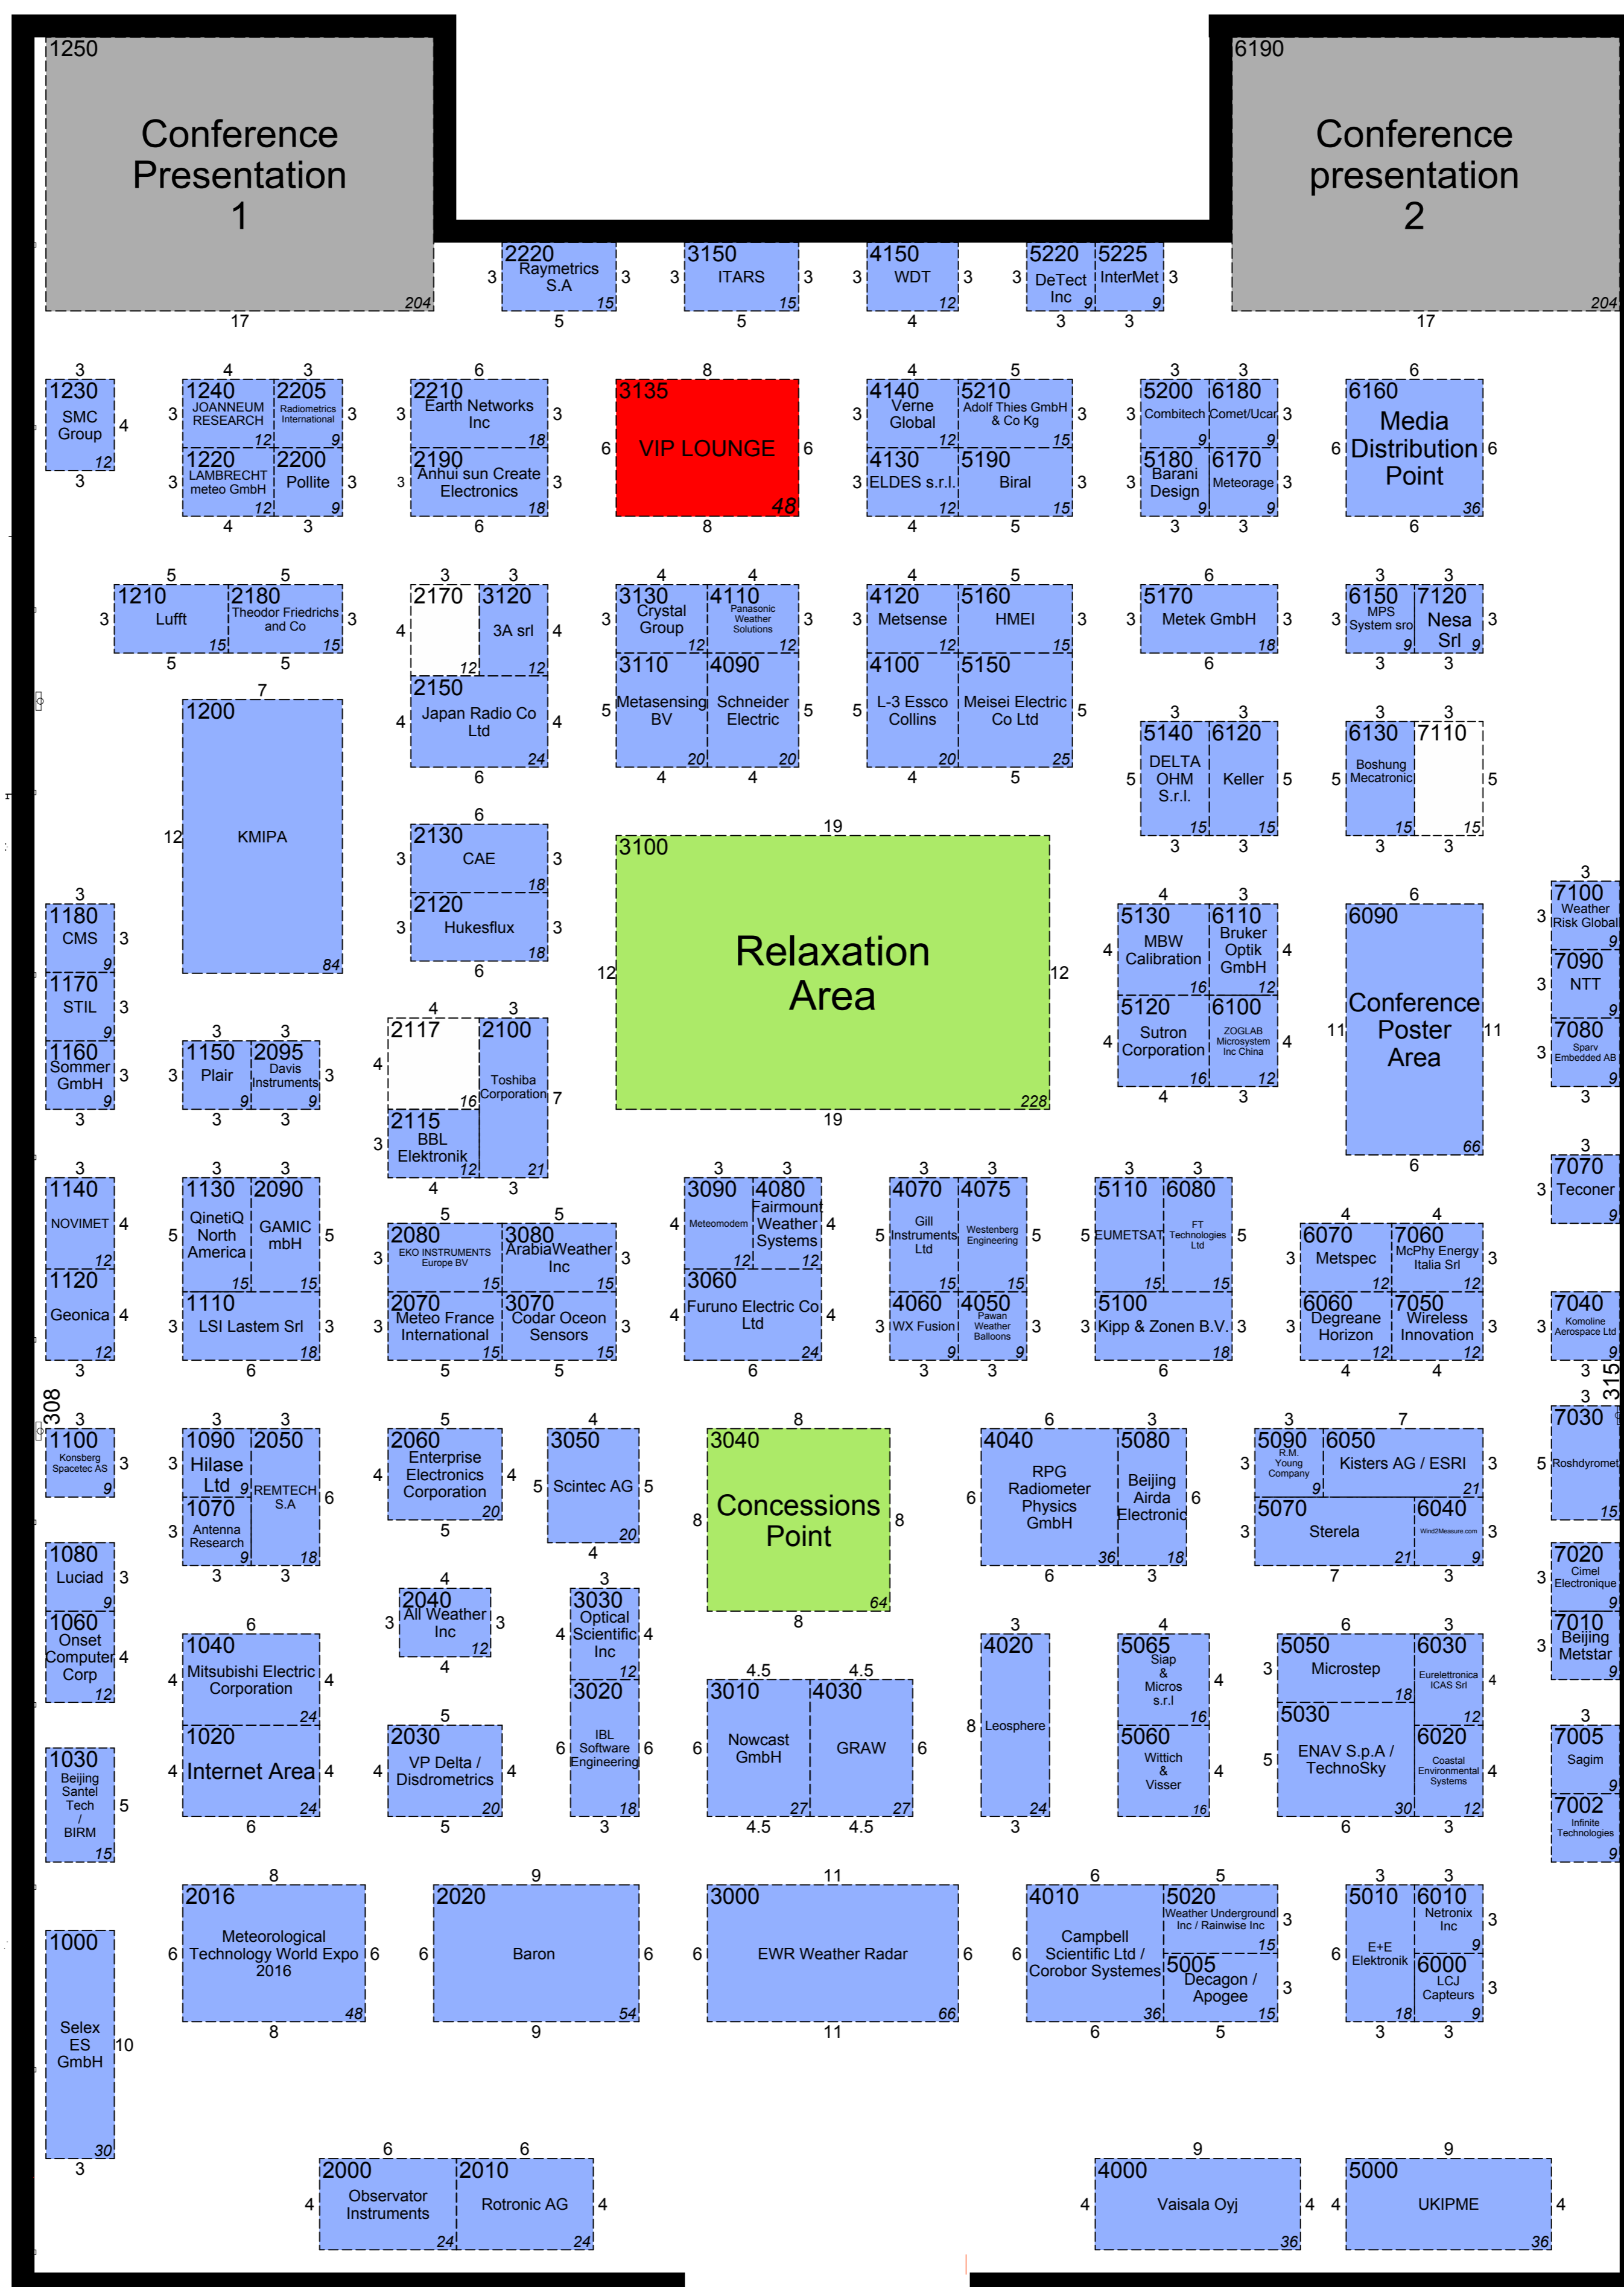

Meteorological

TECHNOLOGY

WORLD EXPO 2015

13 - 15 October 2015

HALL 3, BRUSSELS EXPO

ENTRANCE